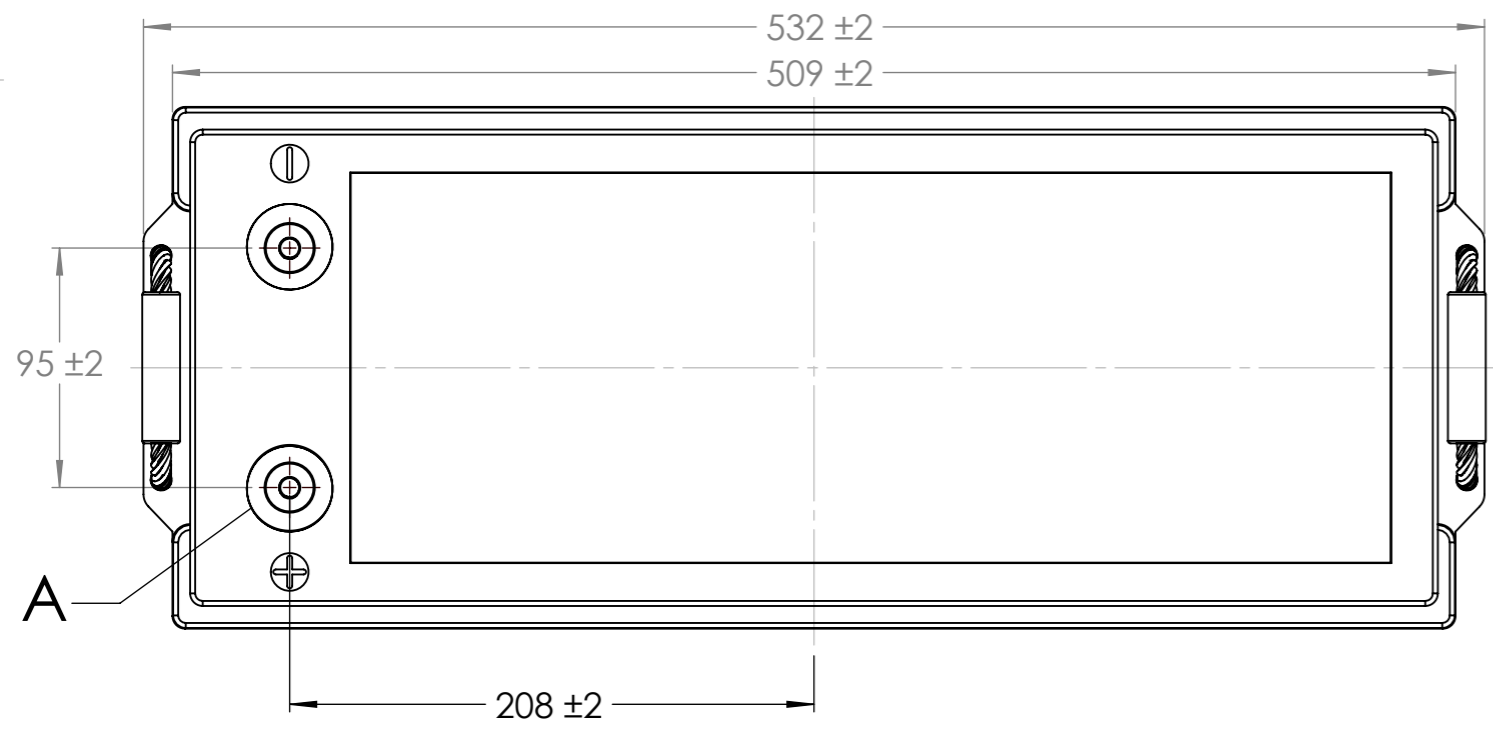

Dimension Drawing - Lead Carbon Battery  
 BAT612116081 Lead Carbon Battery 12V/160Ah (M8)

SECTION B-B  
 SCALE 2:3

DETAIL A  
 SCALE 2:3

Dimensions in mm

**victron energy**  
 BLUE POWER