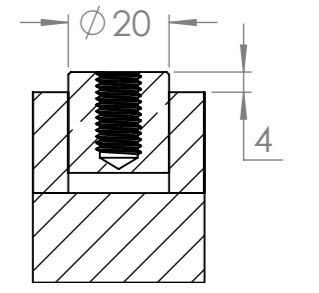

Dimension Drawing - Lead Carbon Battery  
 BAT612116081 Lead Carbon Battery 12V/160Ah (M8)

SECTION B-B  
 SCALE 2:3

DETAIL A  
 SCALE 2:3

Dimensions in mm

**victron energy**  
 BLUE POWER