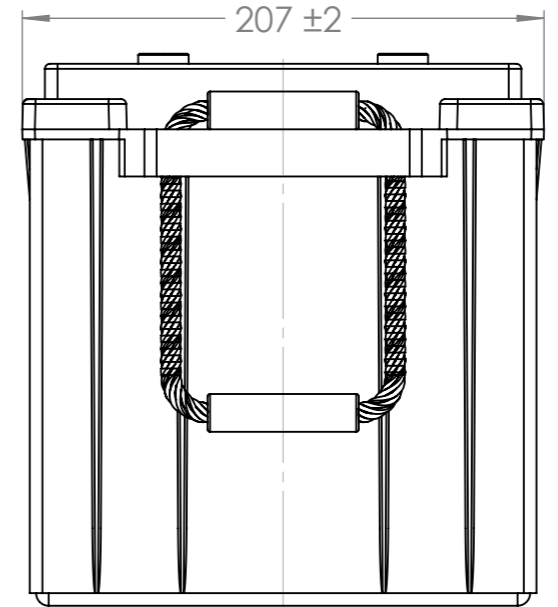

Dimension Drawing - Lead Carbon Battery  
 BAT612116081 Lead Carbon Battery 12V/160Ah (M8)

SECTION B-B  
 SCALE 2:3

DETAIL A  
 SCALE 2:3

Dimensions in mm

**victron energy**  
 BLUE POWER